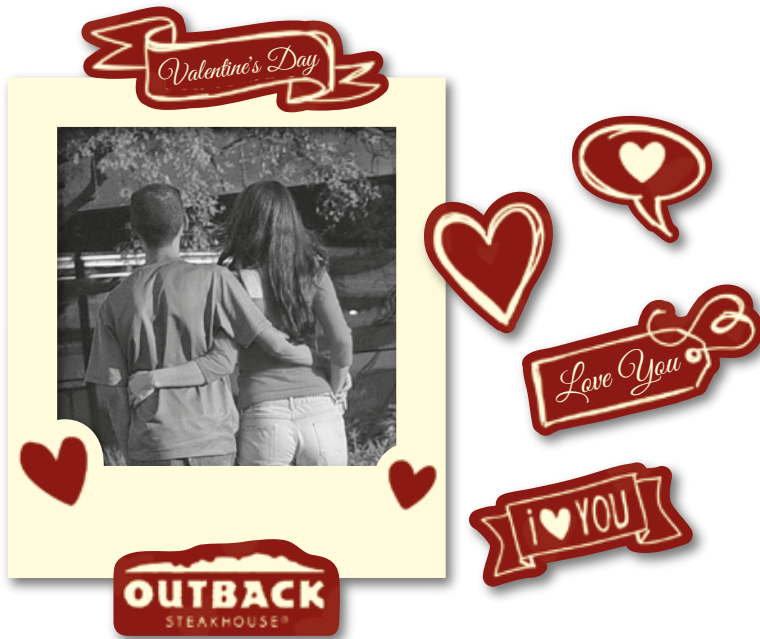

# PICTURE FRAME MAGNETS

Showcase your favorite memories while keeping your brand in sight. Magnetic Photo Frames are perfect for displaying family photos, special moments, promotional messages, or event souvenirs on refrigerators, filing cabinets, and other metal surfaces. Ideal for corporate giveaways, schools, travel destinations, fundraising campaigns, and retail promotions, they combine everyday functionality with long-lasting brand exposure. Fully customizable in any size, shape, and full-color design to fit your marketing needs.